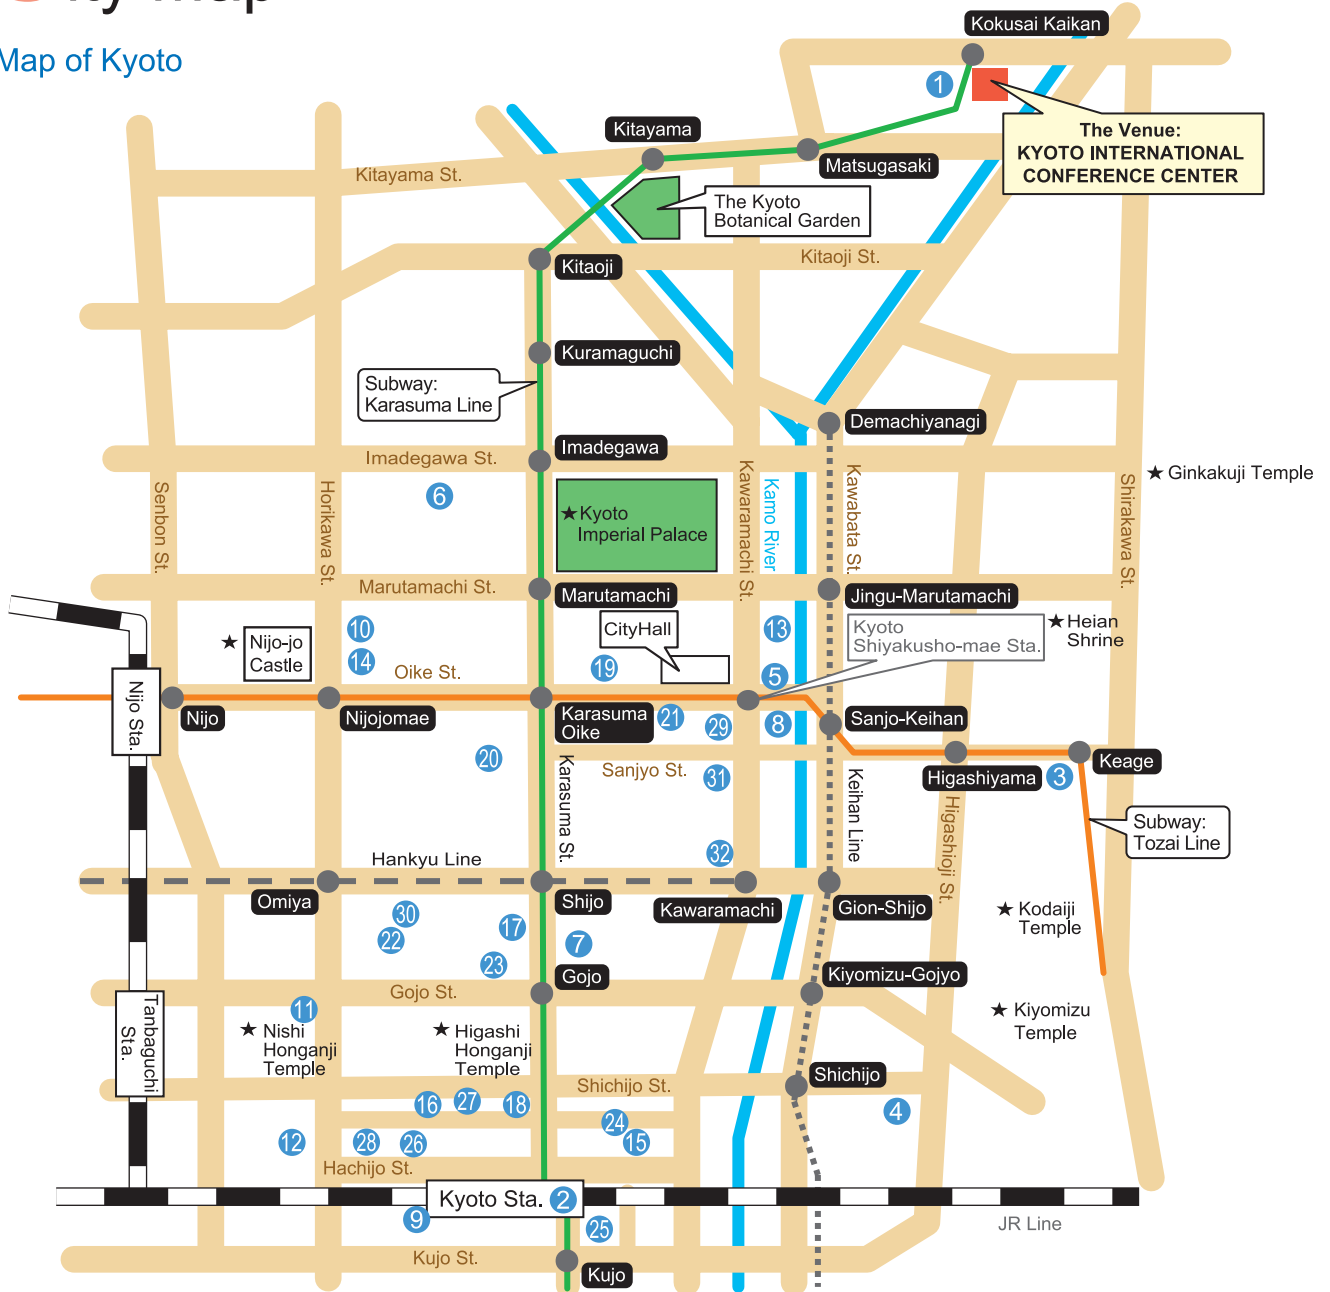

ACCESS MAP

City Map

Map of Kyoto

- | | | |
|------------------------------------|------------------------------------|-----------------------------|
| 1 Grand Prince Hotel Kyoto | 2 Hotel Granvia Kyoto | 3 Westin Miyako Hotel Kyoto |
| 4 Hyatt Regency Kyoto | 5 Kyoto Hotel Okura | 6 Kyoto Brighton Hotel |
| 7 Hotel Nikko Princess Kyoto | 8 Kyoto Royal Hotel & Spa | 9 New Miyako Hotel |
| 10 ANA Hotel Kyoto | 11 Kyoto Tokyu Hotel | 12 RIHGA Royal Hotel Kyoto |
| 13 Hotel Fujita Kyoto | 14 International Hotel Kyoto | 15 Kyoto Century Hotel |
| 16 Kyoto New Hankyu Hotel | 17 Karasuma Kyoto Hotel | 18 Kyoto Tower Hotel |
| 19 Hearton Hotel Kyoto | 20 Mitsui Garden Hotel Kyoto Sanjo | 21 Hotel Gimmond Kyoto |
| 22 Mitsui Garden Hotel Kyoto Shijo | 23 Aranvart Hotel Kyoto | 24 Kyoto Dai-Ni Tower Hotel |
| 25 Hotel Keihan Kyoto | 26 APA Hotel Kyoto Ekimae | 27 Hotel Hokke Club Kyoto |
| 28 APA Hotel Kyotoeki Horikawadori | 29 Hotel Alpha Kyoto | 30 Court Hotel Kyoto Shijo |
| 31 Hotel Unizo Kyoto | 32 Kyoto Central Inn | |